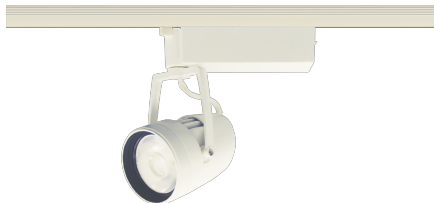

Item no. SD386-4015W9035

Series Name: cledy versa L-G tracklight
(SD386)