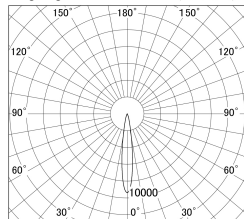

■ Lighting Distribution Curve (cd/1000 lm)

φ	Illuminance Angle	Beam Angle	Vertical Illuminance(lx)
	14°	15°	127550
240	50000		31890
480	20000		14170
730	10000		7970
980	5000		5100
			3540
			2600
			1990

Luminous flux : 3380 lm

Installation	Track mount
Type	cledy versa L-G tracklight (SD386)
Fixture wattage	36W
Beam angle	15
Color Temp.	3500K
CRI	Ra>90
Luminous	3381 lm
Body	Die-castaluminumalloy
Body finish	White
Trim finish	White
Reflector finish	N/A
IP Rate	IP20
Light source	COB module
Input Voltage	AC220~240V
Dimming Type	Non-Dimmable
Certificate	CE,CCC
Cut Hole	N/A