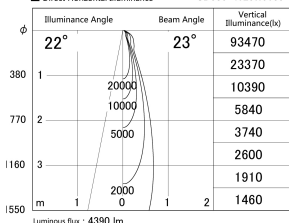

Installation	Track mount
Type	cledy versa L-G tracklight (SD386)
Fixture wattage	36W
Beam angle	23
Color Temp.	3500K
CRI	Ra>90
Luminous	4389 lm
Body	Die-castaluminumalloy
Body finish	White
Trim finish	White
Reflector finish	N/A
IP Rate	IP20
Light source	COB module
Input Voltage	AC220~240V
Dimming Type	Non-Dimmable
Certificate	CE,CCC
Cut Hole	N/A