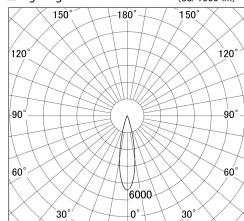

■ Lighting Distribution Curve (cd/1000 lm)

Installation	Track mount
Type	cledy versa L-G tracklight (SD386)
Fixture wattage	36W
Beam angle	23
Color Temp.	3500K
CRI	Ra>90
Luminous	4389 lm
Body	Die-castaluminumalloy
Body finish	White
Trim finish	White
Reflector finish	N/A
IP Rate	IP20
Light source	COB module
Input Voltage	AC220~240V
Dimming Type	Non-Dimmable
Certificate	CE,CCC
Cut Hole	N/A