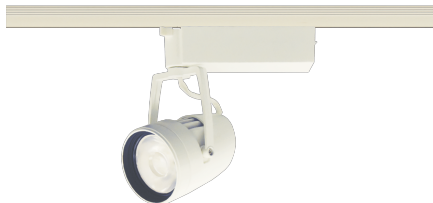

Item no. SD386-4025W9035

Series Name: cledy versa L-G tracklight (SD386)