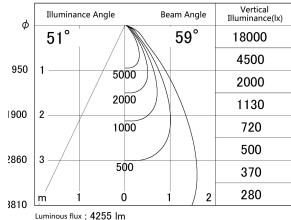

Item no. SD386-4050W9035

Series Name: cledy versa L-G tracklight
(SD386)

■ Lighting Distribution Curve (cd/1000 lm)

■ Direct Horizontal Illuminance SD386-4050W9035

Installation	Track mount
Type	cledy versa L-G tracklight (SD386)
Fixture wattage	36W
Beam angle	59
Color Temp.	3500K
CRI	Ra>90
Luminous	4253 lm
Body	Die-cast aluminum alloy
Body finish	White
Trim finish	White
Reflector finish	N/A
IP Rate	IP20
Light source	COB module
Input Voltage	AC220~240V
Dimming Type	Non-Dimmable
Certificate	CE,CCC
Cut Hole	N/A