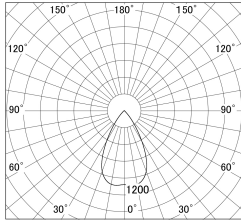

Item no. SD386-4050W9035

Series Name: cledy versa L-G tracklight
(SD386)

■ Lighting Distribution Curve (cd/1000 lm)

■ Direct Horizontal Illuminance SD386-4050W9035

Installation	Track mount
Type	cledy versa L-G tracklight (SD386)
Fixture wattage	36W
Beam angle	59
Color Temp.	3500K
CRI	Ra>90
Luminous	4253 lm
Body	Die-cast aluminum alloy
Body finish	White
Trim finish	White
Reflector finish	N/A
IP Rate	IP20
Light source	COB module
Input Voltage	AC220~240V
Dimming Type	Non-Dimmable
Certificate	CE,CCC
Cut Hole	N/A