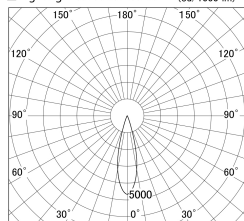

■ Lighting Distribution Curve (cd/1000 lm)