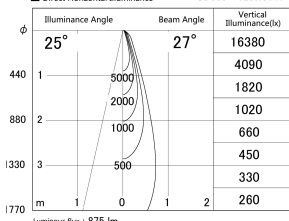

Item no. SD386-1025W9040

Series Name: cledy versa L-G tracklight
(SD386)

■ Lighting Distribution Curve (cd/1000 lm)

Installation	Track mount
Type	cledy versa L-G tracklight (SD386)
Fixture wattage	7.5W
Beam angle	27
Color Temp.	4000K
CRI	Ra>90
Luminous	873 lm
Body	Die-castaluminumalloy
Body finish	White
Trim finish	White
Reflector finish	N/A
IP Rate	IP20
Light source	COB module
Input Voltage	AC220~240V
Dimming Type	Non-Dimmable
Certificate	CE,CCC
Cut Hole	N/A