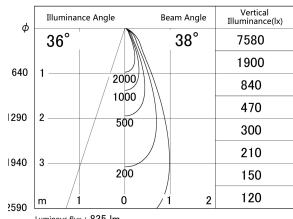

Item no. SD386-1035W9040

Series Name: cledy versa L-G tracklight (SD386)

■ Lighting Distribution Curve (cd/1000 lm)

Installation	Track mount
Type	cledy versa L-G tracklight (SD386)
Fixture wattage	7.5W
Beam angle	38
Color Temp.	4000K
CRI	Ra>90
Luminous	837 lm
Body	Die-castaluminumalloy
Body finish	White
Trim finish	White
Reflector finish	N/A
IP Rate	IP20
Light source	COB module
Input Voltage	AC220~240V
Dimming Type	Non-Dimmable
Certificate	CE,CCC
Cut Hole	N/A