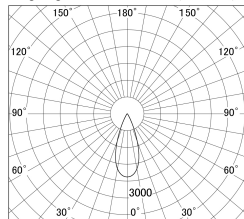

■ Lighting Distribution Curve (cd/1000 lm)