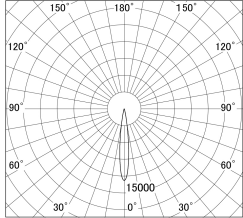

Item no. SD386-1515W9040

Series Name: cledy versa L-G tracklight
(SD386)

■ Lighting Distribution Curve (cd/1000 lm)

■ Direct Horizontal Illuminance SD386-1515W9040

Illuminance Angle	Beam Angle	Vertical Illuminance(lx)
13°	14°	64460
1		16110
2		7160
3		4030
450		2580
680		1790
910		1320
1	0	1010
2		

Luminous flux: 1255 lm

Installation	Track mount
Type	cledy versa L-G tracklight (SD386)
Fixture wattage	14W
Beam angle	14
Color Temp.	4000K
CRI	Ra>90
Luminous	1254 lm
Body	Die-castaluminumalloy
Body finish	White
Trim finish	White
Reflector finish	N/A
IP Rate	IP20
Light source	COB module
Input Voltage	AC220~240V
Dimming Type	Non-Dimmable
Certificate	CE,CCC
Cut Hole	N/A