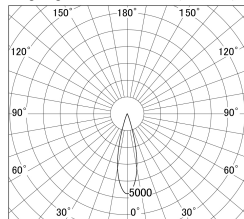

■ Lighting Distribution Curve (cd/1000 lm)