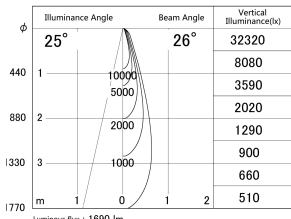

Item no. SD386-1525W9040

Series Name: cledy versa L-G tracklight (SD386)

■ Lighting Distribution Curve (cd/1000 lm)

Installation	Track mount
Type	cledy versa L-G tracklight (SD386)
Fixture wattage	14W
Beam angle	26
Color Temp.	4000K
CRI	Ra>90
Luminous	1691 lm
Body	Die-castaluminumalloy
Body finish	White
Trim finish	White
Reflector finish	N/A
IP Rate	IP20
Light source	COB module
Input Voltage	AC220~240V
Dimming Type	Non-Dimmable
Certificate	CE,CCC
Cut Hole	N/A