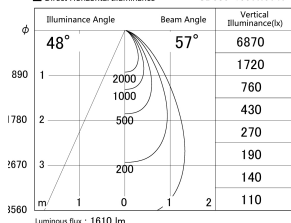

Item no. SD386-1550W9040

Series Name: cledy versa L-G tracklight (SD386)

■ Lighting Distribution Curve (cd/1000 lm)

Installation	Track mount
Type	cledy versa L-G tracklight (SD386)
Fixture wattage	14W
Beam angle	57
Color Temp.	4000K
CRI	Ra>90
Luminous	1611 lm
Body	Die-castaluminumalloy
Body finish	White
Trim finish	White
Reflector finish	N/A
IP Rate	IP20
Light source	COB module
Input Voltage	AC220~240V
Dimming Type	Non-Dimmable
Certificate	CE,CCC
Cut Hole	N/A