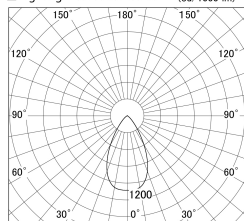

■ Lighting Distribution Curve (cd/1000 lm)