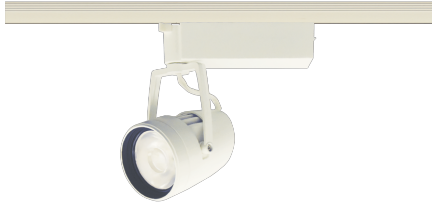

Item no. SD386-2035W9040

Series Name: cledy versa L-G tracklight  
(SD386)

■ Lighting Distribution Curve (cd/1000 lm)

■ Direct Horizontal Illuminance SD386-2035W9040

Installation	Track mount
Type	cledy versa L-G tracklight (SD386)
Fixture wattage	21W
Beam angle	30
Color Temp.	4000K
CRI	Ra>90
Luminous	2524 lm
Body	Die-castaluminumalloy
Body finish	White
Trim finish	White
Reflector finish	N/A
IP Rate	IP20
Light source	COB module
Input Voltage	AC220~240V
Dimming Type	Non-Dimmable
Certificate	CE,CCC
Cut Hole	N/A