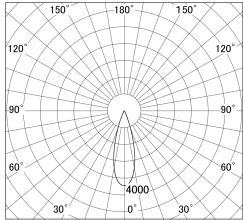

Item no. SD386-2035W9040

Series Name: cledy versa L-G tracklight  
(SD386)

■ Lighting Distribution Curve (cd/1000 lm)

■ Direct Horizontal Illuminance SD386-2035W9040

Installation	Track mount
Type	cledy versa L-G tracklight (SD386)
Fixture wattage	21W
Beam angle	30
Color Temp.	4000K
CRI	Ra>90
Luminous	2524 lm
Body	Die-castaluminumalloy
Body finish	White
Trim finish	White
Reflector finish	N/A
IP Rate	IP20
Light source	COB module
Input Voltage	AC220~240V
Dimming Type	Non-Dimmable
Certificate	CE,CCC
Cut Hole	N/A