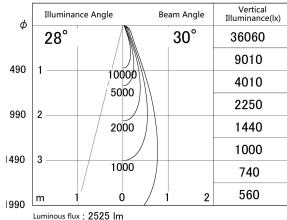

Item no. SD386-2035W9040

Series Name: cledy versa L-G tracklight  
(SD386)

■ Lighting Distribution Curve (cd/1000 lm)

■ Direct Horizontal Illuminance SD386-2035W9040

Installation	Track mount
Type	cledy versa L-G tracklight (SD386)
Fixture wattage	21W
Beam angle	30
Color Temp.	4000K
CRI	Ra>90
Luminous	2524 lm
Body	Die-castaluminumalloy
Body finish	White
Trim finish	White
Reflector finish	N/A
IP Rate	IP20
Light source	COB module
Input Voltage	AC220~240V
Dimming Type	Non-Dimmable
Certificate	CE,CCC
Cut Hole	N/A