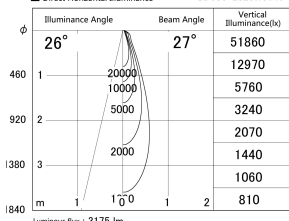

Installation	Track mount
Type	cledy versa L-G tracklight (SD386)
Fixture wattage	24W
Beam angle	27
Color Temp.	4000K
CRI	Ra>90
Luminous	3175 lm
Body	Die-cast aluminum alloy
Body finish	White
Trim finish	White
Reflector finish	N/A
IP Rate	IP20
Light source	COB module
Input Voltage	AC220~240V
Dimming Type	Non-Dimmable
Certificate	CE,CCC
Cut Hole	N/A