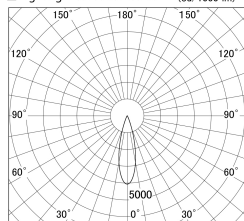

■ Lighting Distribution Curve (cd/1000 lm)

Installation	Track mount
Type	cledy versa L-G tracklight (SD386)
Fixture wattage	24W
Beam angle	27
Color Temp.	4000K
CRI	Ra>90
Luminous	3175 lm
Body	Die-cast aluminum alloy
Body finish	White
Trim finish	White
Reflector finish	N/A
IP Rate	IP20
Light source	COB module
Input Voltage	AC220~240V
Dimming Type	Non-Dimmable
Certificate	CE,CCC
Cut Hole	N/A