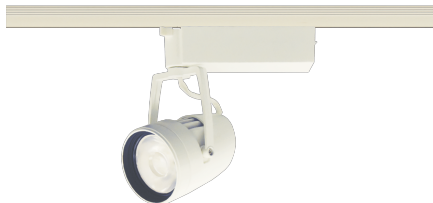

Item no. SD386-2525W9040

Series Name: cledy versa L-G tracklight
(SD386)