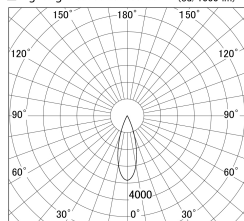

■ Lighting Distribution Curve (cd/1000 lm)

Installation	Track mount
Type	cledy versa L-G tracklight (SD386)
Fixture wattage	24W
Beam angle	32
Color Temp.	4000K
CRI	Ra>90
Luminous	3192 lm
Body	Die-cast aluminum alloy
Body finish	White
Trim finish	White
Reflector finish	N/A
IP Rate	IP20
Light source	COB module
Input Voltage	AC220~240V
Dimming Type	Non-Dimmable
Certificate	CE,CCC
Cut Hole	N/A