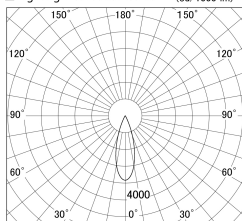

■ Lighting Distribution Curve (cd/1000 lm)

Installation	Track mount
Type	cledy versa L-G tracklight (SD386)
Fixture wattage	24W
Beam angle	32
Color Temp.	4000K
CRI	Ra>90
Luminous	3192 lm
Body	Die-castaluminumalloy
Body finish	White
Trim finish	White
Reflector finish	N/A
IP Rate	IP20
Light source	COB module
Input Voltage	AC220~240V
Dimming Type	Non-Dimmable
Certificate	CE,CCC
Cut Hole	N/A