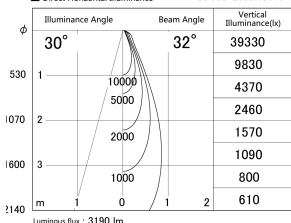

Installation	Track mount
Type	cledy versa L-G tracklight (SD386)
Fixture wattage	24W
Beam angle	32
Color Temp.	4000K
CRI	Ra>90
Luminous	3192 lm
Body	Die-castaluminumalloy
Body finish	White
Trim finish	White
Reflector finish	N/A
IP Rate	IP20
Light source	COB module
Input Voltage	AC220~240V
Dimming Type	Non-Dimmable
Certificate	CE,CCC
Cut Hole	N/A