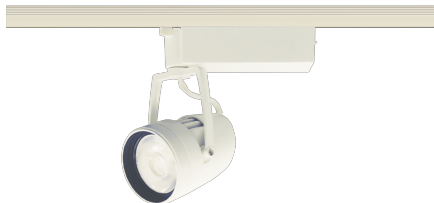

Item no. SD386-2535W9040

Series Name: cledy versa L-G tracklight (SD386)