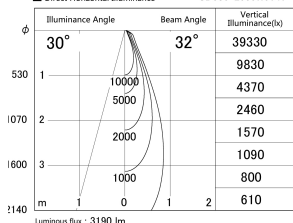

Installation	Track mount
Type	cledy versa L-G tracklight (SD386)
Fixture wattage	24W
Beam angle	32
Color Temp.	4000K
CRI	Ra>90
Luminous	3192 lm
Body	Die-cast aluminum alloy
Body finish	White
Trim finish	White
Reflector finish	N/A
IP Rate	IP20
Light source	COB module
Input Voltage	AC220~240V
Dimming Type	Non-Dimmable
Certificate	CE,CCC
Cut Hole	N/A