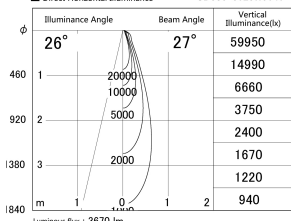

Installation	Track mount
Type	cledy versa L-G tracklight (SD386)
Fixture wattage	28W
Beam angle	27
Color Temp.	4000K
CRI	Ra>90
Luminous	3670 lm
Body	Die-cast aluminum alloy
Body finish	White
Trim finish	White
Reflector finish	N/A
IP Rate	IP20
Light source	COB module
Input Voltage	AC220~240V
Dimming Type	Non-Dimmable
Certificate	CE,CCC
Cut Hole	N/A