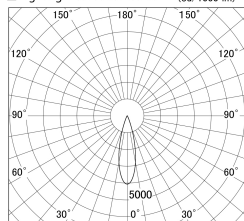

■ Lighting Distribution Curve (cd/1000 lm)

Installation	Track mount
Type	cledy versa L-G tracklight (SD386)
Fixture wattage	28W
Beam angle	27
Color Temp.	4000K
CRI	Ra>90
Luminous	3670 lm
Body	Die-cast aluminum alloy
Body finish	White
Trim finish	White
Reflector finish	N/A
IP Rate	IP20
Light source	COB module
Input Voltage	AC220~240V
Dimming Type	Non-Dimmable
Certificate	CE,CCC
Cut Hole	N/A