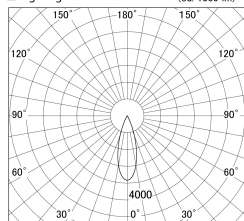

■ Lighting Distribution Curve (cd/1000 lm)

Installation	Track mount
Type	cledy versa L-G tracklight (SD386)
Fixture wattage	28W
Beam angle	32
Color Temp.	4000K
CRI	Ra>90
Luminous	3690 lm
Body	Die-cast aluminum alloy
Body finish	White
Trim finish	White
Reflector finish	N/A
IP Rate	IP20
Light source	COB module
Input Voltage	AC220~240V
Dimming Type	Non-Dimmable
Certificate	CE,CCC
Cut Hole	N/A