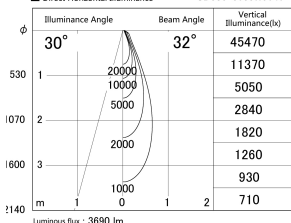

Installation	Track mount
Type	cledy versa L-G tracklight (SD386)
Fixture wattage	28W
Beam angle	32
Color Temp.	4000K
CRI	Ra>90
Luminous	3690 lm
Body	Die-cast aluminum alloy
Body finish	White
Trim finish	White
Reflector finish	N/A
IP Rate	IP20
Light source	COB module
Input Voltage	AC220~240V
Dimming Type	Non-Dimmable
Certificate	CE,CCC
Cut Hole	N/A