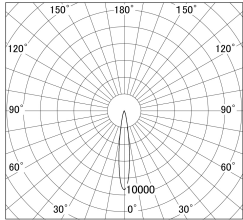

Item no. SD386-3515W9040

Series Name: cledy versa L-G tracklight
(SD386)

■ Lighting Distribution Curve (cd/1000 lm)

■ Direct Horizontal Illuminance SD386-3515W9040

φ	Illuminance Angle	Beam Angle	Vertical Illuminance(lx)
1	14°	15°	117110
240			29280
480			13010
730			7320
980			4680
			3250
			2390
			1830

Luminous flux : 3105 lm

Installation	Track mount
Type	cledy versa L-G tracklight (SD386)
Fixture wattage	32W
Beam angle	15
Color Temp.	4000K
CRI	Ra>90
Luminous	3104 lm
Body	Die-castaluminumalloy
Body finish	White
Trim finish	White
Reflector finish	N/A
IP Rate	IP20
Light source	COB module
Input Voltage	AC220~240V
Dimming Type	Non-Dimmable
Certificate	CE,CCC
Cut Hole	N/A