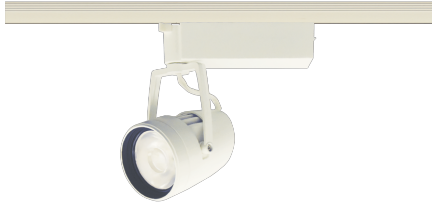

Item no. SD386-3515W9040

Series Name: cledy versa L-G tracklight
(SD386)

■ Lighting Distribution Curve (cd/1000 lm)

■ Direct Horizontal Illuminance SD386-3515W9040

φ	Illuminance Angle	Beam Angle	Vertical Illuminance(lx)
1	14°	15°	117110
240			29280
480			13010
730			7320
980			4680
			3250
			2390
			1830

Luminous flux : 3105 lm

Installation	Track mount
Type	cledy versa L-G tracklight (SD386)
Fixture wattage	32W
Beam angle	15
Color Temp.	4000K
CRI	Ra>90
Luminous	3104 lm
Body	Die-castaluminumalloy
Body finish	White
Trim finish	White
Reflector finish	N/A
IP Rate	IP20
Light source	COB module
Input Voltage	AC220~240V
Dimming Type	Non-Dimmable
Certificate	CE,CCC
Cut Hole	N/A