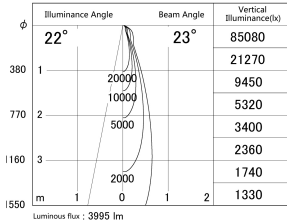

Item no. SD386-3525W9040

Series Name: cledy versa L-G tracklight (SD386)

■ Lighting Distribution Curve (cd/1000 lm)

■ Direct Horizontal Illuminance SD386-3525W9040

Installation	Track mount
Type	cledy versa L-G tracklight (SD386)
Fixture wattage	32W
Beam angle	23
Color Temp.	4000K
CRI	Ra>90
Luminous	3995 lm
Body	Die-castaluminumalloy
Body finish	White
Trim finish	White
Reflector finish	N/A
IP Rate	IP20
Light source	COB module
Input Voltage	AC220~240V
Dimming Type	Non-Dimmable
Certificate	CE,CCC
Cut Hole	N/A