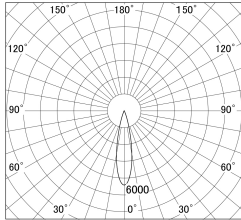

Item no. SD386-3525W9040

Series Name: cledy versa L-G tracklight (SD386)

■ Lighting Distribution Curve (cd/1000 lm)

■ Direct Horizontal Illuminance SD386-3525W9040

Installation	Track mount
Type	cledy versa L-G tracklight (SD386)
Fixture wattage	32W
Beam angle	23
Color Temp.	4000K
CRI	Ra>90
Luminous	3995 lm
Body	Die-castaluminumalloy
Body finish	White
Trim finish	White
Reflector finish	N/A
IP Rate	IP20
Light source	COB module
Input Voltage	AC220~240V
Dimming Type	Non-Dimmable
Certificate	CE,CCC
Cut Hole	N/A