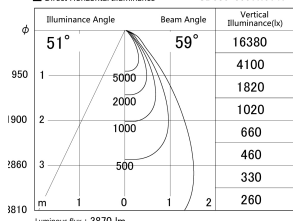

Installation	Track mount
Type	cledy versa L-G tracklight (SD386)
Fixture wattage	32W
Beam angle	59
Color Temp.	4000K
CRI	Ra>90
Luminous	3871 lm
Body	Die-cast aluminum alloy
Body finish	White
Trim finish	White
Reflector finish	N/A
IP Rate	IP20
Light source	COB module
Input Voltage	AC220~240V
Dimming Type	Non-Dimmable
Certificate	CE,CCC
Cut Hole	N/A