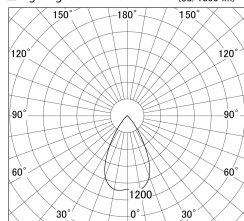

■ Lighting Distribution Curve (cd/1000 lm)

Installation	Track mount
Type	cledy versa L-G tracklight (SD386)
Fixture wattage	32W
Beam angle	59
Color Temp.	4000K
CRI	Ra>90
Luminous	3871 lm
Body	Die-cast aluminum alloy
Body finish	White
Trim finish	White
Reflector finish	N/A
IP Rate	IP20
Light source	COB module
Input Voltage	AC220~240V
Dimming Type	Non-Dimmable
Certificate	CE,CCC
Cut Hole	N/A