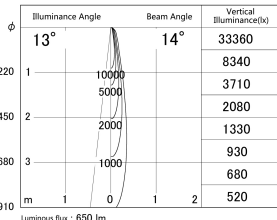

Item no. SD386-1015B9027

Series Name: cledy versa L-G tracklight (SD386)

■ Lighting Distribution Curve (cd/1000 lm)

■ Direct Horizontal Illuminance SD386-1015B9027

Installation	Track mount
Type	cledy versa L-G tracklight (SD386)
Fixture wattage	7.5W
Beam angle	14
Color Temp.	2700K
CRI	Ra>90
Luminous	649 lm
Body	Die-castaluminumalloy
Body finish	Black
Trim finish	Black
Reflector finish	N/A
IP Rate	IP20
Light source	COB module
Input Voltage	AC220~240V
Dimming Type	Non-Dimmable
Certificate	CE,CCC
Cut Hole	N/A