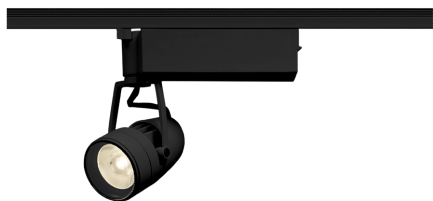

Item no. SD386-1015B9027

Series Name: cledy versa L-G tracklight (SD386)

■ Lighting Distribution Curve (cd/1000 lm)

■ Direct Horizontal Illuminance SD386-1015B9027

Installation	Track mount
Type	cledy versa L-G tracklight (SD386)
Fixture wattage	7.5W
Beam angle	14
Color Temp.	2700K
CRI	Ra>90
Luminous	649 lm
Body	Die-cast aluminum alloy
Body finish	Black
Trim finish	Black
Reflector finish	N/A
IP Rate	IP20
Light source	COB module
Input Voltage	AC220~240V
Dimming Type	Non-Dimmable
Certificate	CE,CCC
Cut Hole	N/A