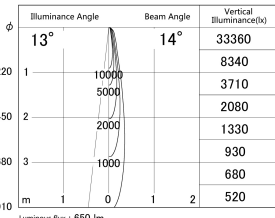

Item no. SD386-1015B9027

Series Name: cledy versa L-G tracklight (SD386)

■ Lighting Distribution Curve (cd/1000 lm)

■ Direct Horizontal Illuminance SD386-1015B9027

Installation	Track mount
Type	cledy versa L-G tracklight (SD386)
Fixture wattage	7.5W
Beam angle	14
Color Temp.	2700K
CRI	Ra>90
Luminous	649 lm
Body	Die-cast aluminum alloy
Body finish	Black
Trim finish	Black
Reflector finish	N/A
IP Rate	IP20
Light source	COB module
Input Voltage	AC220~240V
Dimming Type	Non-Dimmable
Certificate	CE,CCC
Cut Hole	N/A