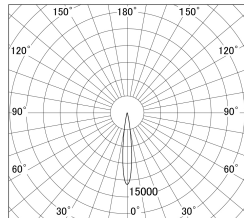

Item no. SD386-1015B9027

Series Name: cledy versa L-G tracklight (SD386)

■ Lighting Distribution Curve (cd/1000 lm)

■ Direct Horizontal Illuminance SD386-1015B9027

Installation	Track mount
Type	cledy versa L-G tracklight (SD386)
Fixture wattage	7.5W
Beam angle	14
Color Temp.	2700K
CRI	Ra>90
Luminous	649 lm
Body	Die-cast aluminum alloy
Body finish	Black
Trim finish	Black
Reflector finish	N/A
IP Rate	IP20
Light source	COB module
Input Voltage	AC220~240V
Dimming Type	Non-Dimmable
Certificate	CE,CCC
Cut Hole	N/A