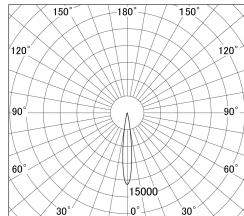

Item no. SD386-1015B9027

Series Name: cledy versa L-G tracklight (SD386)

■ Lighting Distribution Curve (cd/1000 lm)

■ Direct Horizontal Illuminance SD386-1015B9027

Installation	Track mount
Type	cledy versa L-G tracklight (SD386)
Fixture wattage	7.5W
Beam angle	14
Color Temp.	2700K
CRI	Ra>90
Luminous	649 lm
Body	Die-castaluminumalloy
Body finish	Black
Trim finish	Black
Reflector finish	N/A
IP Rate	IP20
Light source	COB module
Input Voltage	AC220~240V
Dimming Type	Non-Dimmable
Certificate	CE,CCC
Cut Hole	N/A