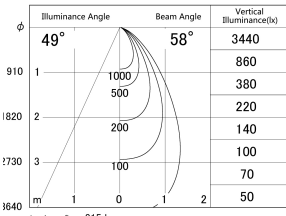

Item no. SD386-1050B9027

Series Name: cledy versa L-G tracklight (SD386)

■ Lighting Distribution Curve (cd/1000 lm)

■ Direct Horizontal Illuminance SD386-1050B9027

Installation	Track mount
Type	cledy versa L-G tracklight (SD386)
Fixture wattage	7.5W
Beam angle	58
Color Temp.	2700K
CRI	Ra>90
Luminous	813 lm
Body	Die-cast aluminum alloy
Body finish	Black
Trim finish	Black
Reflector finish	N/A
IP Rate	IP20
Light source	COB module
Input Voltage	AC220~240V
Dimming Type	Non-Dimmable
Certificate	CE,CCC
Cut Hole	N/A