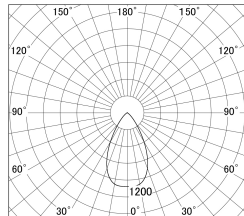

Item no. SD386-1050B9027

Series Name: cledy versa L-G tracklight (SD386)

■ Lighting Distribution Curve (cd/1000 lm)

■ Direct Horizontal Illuminance SD386-1050B9027

Installation	Track mount
Type	cledy versa L-G tracklight (SD386)
Fixture wattage	7.5W
Beam angle	58
Color Temp.	2700K
CRI	Ra>90
Luminous	813 lm
Body	Die-cast aluminum alloy
Body finish	Black
Trim finish	Black
Reflector finish	N/A
IP Rate	IP20
Light source	COB module
Input Voltage	AC220~240V
Dimming Type	Non-Dimmable
Certificate	CE,CCC
Cut Hole	N/A