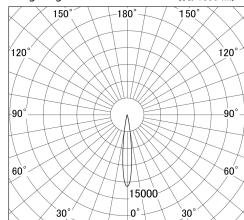

Item no. SD386-1515B9027

Series Name: cledy versa L-G tracklight (SD386)

■ Lighting Distribution Curve (cd/1000 lm)

■ Direct Horizontal Illuminance SD386-1515B9027

Installation	Track mount
Type	cledy versa L-G tracklight (SD386)
Fixture wattage	14W
Beam angle	14
Color Temp.	2700K
CRI	Ra>90
Luminous	1182 lm
Body	Die-cast aluminum alloy
Body finish	Black
Trim finish	Black
Reflector finish	N/A
IP Rate	IP20
Light source	COB module
Input Voltage	AC220~240V
Dimming Type	Non-Dimmable
Certificate	CE,CCC
Cut Hole	N/A