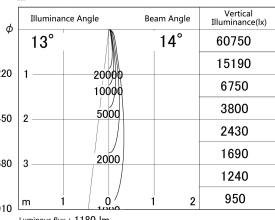

Item no. SD386-1515B9027

Series Name: cledy versa L-G tracklight (SD386)

■ Lighting Distribution Curve (cd/1000 lm)

■ Direct Horizontal Illuminance SD386-1515B9027

Installation	Track mount
Type	cledy versa L-G tracklight (SD386)
Fixture wattage	14W
Beam angle	14
Color Temp.	2700K
CRI	Ra>90
Luminous	1182 lm
Body	Die-cast aluminum alloy
Body finish	Black
Trim finish	Black
Reflector finish	N/A
IP Rate	IP20
Light source	COB module
Input Voltage	AC220~240V
Dimming Type	Non-Dimmable
Certificate	CE,CCC
Cut Hole	N/A