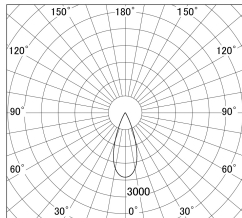

Item no. SD386-1535B9027

Series Name: cledy versa L-G tracklight  
(SD386)

■ Lighting Distribution Curve (cd/1000 lm)

■ Direct Horizontal Illuminance SD386-1535B9027

Installation	Track mount
Type	cledy versa L-G tracklight (SD386)
Fixture wattage	14W
Beam angle	38
Color Temp.	2700K
CRI	Ra>90
Luminous	1582 lm
Body	Die-castaluminumalloy
Body finish	Black
Trim finish	Black
Reflector finish	N/A
IP Rate	IP20
Light source	COB module
Input Voltage	AC220~240V
Dimming Type	Non-Dimmable
Certificate	CE,CCC
Cut Hole	N/A