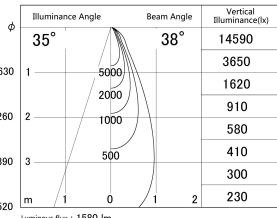

Item no. SD386-1535B9027

Series Name: cledy versa L-G tracklight  
(SD386)

■ Lighting Distribution Curve (cd/1000 lm)

■ Direct Horizontal Illuminance SD386-1535B9027

Installation	Track mount
Type	cledy versa L-G tracklight (SD386)
Fixture wattage	14W
Beam angle	38
Color Temp.	2700K
CRI	Ra>90
Luminous	1582 lm
Body	Die-castaluminumalloy
Body finish	Black
Trim finish	Black
Reflector finish	N/A
IP Rate	IP20
Light source	COB module
Input Voltage	AC220~240V
Dimming Type	Non-Dimmable
Certificate	CE,CCC
Cut Hole	N/A