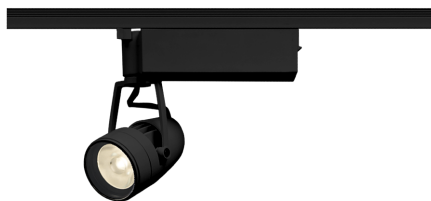

Item no. SD386-1535B9027

Series Name: cledy versa L-G tracklight  
(SD386)

■ Lighting Distribution Curve (cd/1000 lm)

■ Direct Horizontal Illuminance SD386-1535B9027

Installation	Track mount
Type	cledy versa L-G tracklight (SD386)
Fixture wattage	14W
Beam angle	38
Color Temp.	2700K
CRI	Ra>90
Luminous	1582 lm
Body	Die-castaluminumalloy
Body finish	Black
Trim finish	Black
Reflector finish	N/A
IP Rate	IP20
Light source	COB module
Input Voltage	AC220~240V
Dimming Type	Non-Dimmable
Certificate	CE,CCC
Cut Hole	N/A