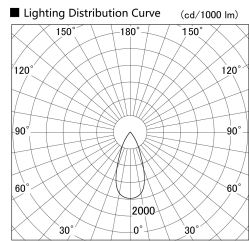

Item no. SD386-2050B9027

Series Name: cledy versa L-G tracklight
(SD386)

Installation	Track mount
Type	cledy versa L-G tracklight (SD386)
Fixture wattage	21W
Beam angle	44
Color Temp.	2700K
CRI	Ra>90
Luminous	2245 lm
Body	Die-cast aluminum alloy
Body finish	Black
Trim finish	Black
Reflector finish	N/A
IP Rate	IP20
Light source	COB module
Input Voltage	AC220~240V
Dimming Type	Non-Dimmable
Certificate	CE,CCC
Cut Hole	N/A