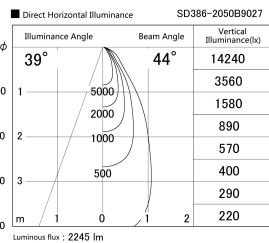

Item no. SD386-2050B9027

Series Name: cledy versa L-G tracklight
(SD386)

Installation	Track mount
Type	cledy versa L-G tracklight (SD386)
Fixture wattage	21W
Beam angle	44
Color Temp.	2700K
CRI	Ra>90
Luminous	2245 lm
Body	Die-cast aluminum alloy
Body finish	Black
Trim finish	Black
Reflector finish	N/A
IP Rate	IP20
Light source	COB module
Input Voltage	AC220~240V
Dimming Type	Non-Dimmable
Certificate	CE,CCC
Cut Hole	N/A