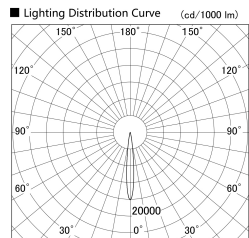

Item no. SD386-2515B9027

Series Name: cledy versa L-G tracklight
(SD386)

Installation	Track mount
Type	cledy versa L-G tracklight (SD386)
Fixture wattage	24W
Beam angle	12
Color Temp.	2700K
CRI	Ra>90
Luminous	2268 lm
Body	Die-castaluminumalloy
Body finish	Black
Trim finish	Black
Reflector finish	N/A
IP Rate	IP20
Light source	COB module
Input Voltage	AC220~240V
Dimming Type	Non-Dimmable
Certificate	CE,CCC
Cut Hole	N/A