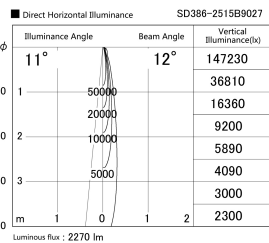

Item no. SD386-2515B9027

Series Name: cledy versa L-G tracklight
(SD386)

Installation	Track mount
Type	cledy versa L-G tracklight (SD386)
Fixture wattage	24W
Beam angle	12
Color Temp.	2700K
CRI	Ra>90
Luminous	2268 lm
Body	Die-castaluminumalloy
Body finish	Black
Trim finish	Black
Reflector finish	N/A
IP Rate	IP20
Light source	COB module
Input Voltage	AC220~240V
Dimming Type	Non-Dimmable
Certificate	CE,CCC
Cut Hole	N/A