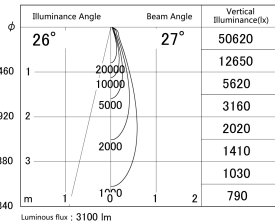

Item no. SD386-2525B9027

Series Name: cledy versa L-G tracklight (SD386)

■ Lighting Distribution Curve (cd/1000 lm)

■ Direct Horizontal Illuminance SD386-2525B9027

Installation	Track mount
Type	cledy versa L-G tracklight (SD386)
Fixture wattage	24W
Beam angle	27
Color Temp.	2700K
CRI	Ra>90
Luminous	3099 lm
Body	Die-castaluminumalloy
Body finish	Black
Trim finish	Black
Reflector finish	N/A
IP Rate	IP20
Light source	COB module
Input Voltage	AC220~240V
Dimming Type	Non-Dimmable
Certificate	CE,CCC
Cut Hole	N/A