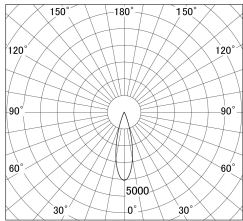

Item no. SD386-2525B9027

Series Name: cledy versa L-G tracklight (SD386)

■ Lighting Distribution Curve (cd/1000 lm)

■ Direct Horizontal Illuminance SD386-2525B9027

Installation	Track mount
Type	cledy versa L-G tracklight (SD386)
Fixture wattage	24W
Beam angle	27
Color Temp.	2700K
CRI	Ra>90
Luminous	3099 lm
Body	Die-castaluminumalloy
Body finish	Black
Trim finish	Black
Reflector finish	N/A
IP Rate	IP20
Light source	COB module
Input Voltage	AC220~240V
Dimming Type	Non-Dimmable
Certificate	CE,CCC
Cut Hole	N/A