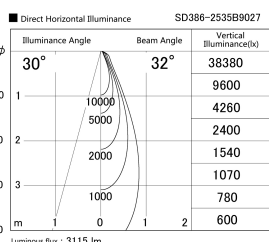

Item no. SD386-2535B9027

Series Name: cledy versa L-G tracklight
(SD386)

Installation	Track mount
Type	cledy versa L-G tracklight (SD386)
Fixture wattage	24W
Beam angle	32
Color Temp.	2700K
CRI	Ra>90
Luminous	3115 lm
Body	Die-castaluminumalloy
Body finish	Black
Trim finish	Black
Reflector finish	N/A
IP Rate	IP20
Light source	COB module
Input Voltage	AC220~240V
Dimming Type	Non-Dimmable
Certificate	CE,CCC
Cut Hole	N/A