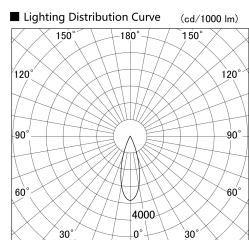

Item no. SD386-2535B9027

Series Name: cledy versa L-G tracklight
(SD386)

Installation	Track mount
Type	cledy versa L-G tracklight (SD386)
Fixture wattage	24W
Beam angle	32
Color Temp.	2700K
CRI	Ra>90
Luminous	3115 lm
Body	Die-castaluminumalloy
Body finish	Black
Trim finish	Black
Reflector finish	N/A
IP Rate	IP20
Light source	COB module
Input Voltage	AC220~240V
Dimming Type	Non-Dimmable
Certificate	CE,CCC
Cut Hole	N/A