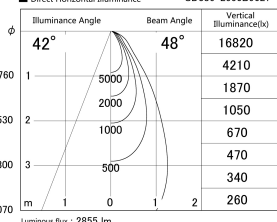

Item no. SD386-2550B9027

Series Name: cledy versa L-G tracklight (SD386)

■ Lighting Distribution Curve (cd/1000 lm)

■ Direct Horizontal Illuminance SD386-2550B9027

Installation	Track mount
Type	cledy versa L-G tracklight (SD386)
Fixture wattage	24W
Beam angle	48
Color Temp.	2700K
CRI	Ra>90
Luminous	2855 lm
Body	Die-cast aluminum alloy
Body finish	Black
Trim finish	Black
Reflector finish	N/A
IP Rate	IP20
Light source	COB module
Input Voltage	AC220~240V
Dimming Type	Non-Dimmable
Certificate	CE,CCC
Cut Hole	N/A