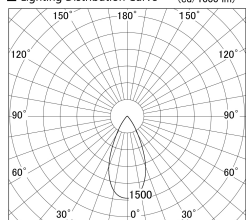

Item no. SD386-2550B9027

Series Name: cledy versa L-G tracklight (SD386)

■ Lighting Distribution Curve (cd/1000 lm)

■ Direct Horizontal Illuminance SD386-2550B9027

Installation	Track mount
Type	cledy versa L-G tracklight (SD386)
Fixture wattage	24W
Beam angle	48
Color Temp.	2700K
CRI	Ra>90
Luminous	2855 lm
Body	Die-cast aluminum alloy
Body finish	Black
Trim finish	Black
Reflector finish	N/A
IP Rate	IP20
Light source	COB module
Input Voltage	AC220~240V
Dimming Type	Non-Dimmable
Certificate	CE,CCC
Cut Hole	N/A