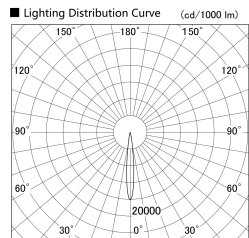

Item no. SD386-3015B9027

Series Name: cledy versa L-G tracklight
(SD386)

Installation	Track mount
Type	cledy versa L-G tracklight (SD386)
Fixture wattage	28W
Beam angle	12
Color Temp.	2700K
CRI	Ra>90
Luminous	2595 lm
Body	Die-castaluminumalloy
Body finish	Black
Trim finish	Black
Reflector finish	N/A
IP Rate	IP20
Light source	COB module
Input Voltage	AC220~240V
Dimming Type	Non-Dimmable
Certificate	CE,CCC
Cut Hole	N/A