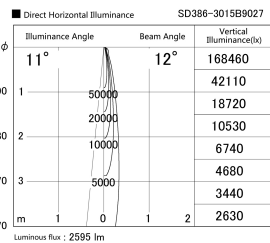

Item no. SD386-3015B9027

Series Name: cledy versa L-G tracklight
(SD386)

Installation	Track mount
Type	cledy versa L-G tracklight (SD386)
Fixture wattage	28W
Beam angle	12
Color Temp.	2700K
CRI	Ra>90
Luminous	2595 lm
Body	Die-castaluminumalloy
Body finish	Black
Trim finish	Black
Reflector finish	N/A
IP Rate	IP20
Light source	COB module
Input Voltage	AC220~240V
Dimming Type	Non-Dimmable
Certificate	CE,CCC
Cut Hole	N/A