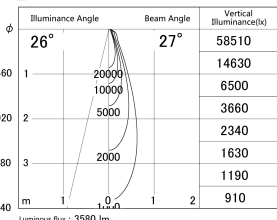

Installation	Track mount
Type	cledy versa L-G tracklight (SD386)
Fixture wattage	28W
Beam angle	27
Color Temp.	2700K
CRI	Ra>90
Luminous	3582 lm
Body	Die-castaluminumalloy
Body finish	Black
Trim finish	Black
Reflector finish	N/A
IP Rate	IP20
Light source	COB module
Input Voltage	AC220~240V
Dimming Type	Non-Dimmable
Certificate	CE,CCC
Cut Hole	N/A