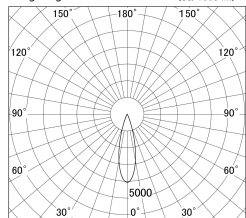

■ Lighting Distribution Curve (cd/1000 lm)

Installation	Track mount
Type	cledy versa L-G tracklight (SD386)
Fixture wattage	28W
Beam angle	27
Color Temp.	2700K
CRI	Ra>90
Luminous	3582 lm
Body	Die-castaluminumalloy
Body finish	Black
Trim finish	Black
Reflector finish	N/A
IP Rate	IP20
Light source	COB module
Input Voltage	AC220~240V
Dimming Type	Non-Dimmable
Certificate	CE,CCC
Cut Hole	N/A