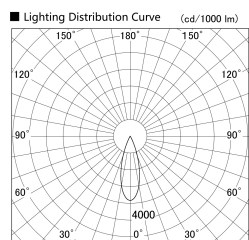

Item no. SD386-3035B9027

Series Name: cledy versa L-G tracklight (SD386)

Installation	Track mount
Type	cledy versa L-G tracklight (SD386)
Fixture wattage	28W
Beam angle	32
Color Temp.	2700K
CRI	Ra>90
Luminous	3602 lm
Body	Die-castaluminumalloy
Body finish	Black
Trim finish	Black
Reflector finish	N/A
IP Rate	IP20
Light source	COB module
Input Voltage	AC220~240V
Dimming Type	Non-Dimmable
Certificate	CE,CCC
Cut Hole	N/A