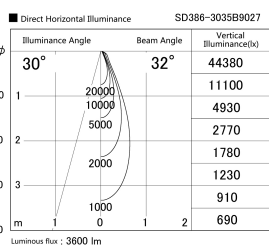

Item no. SD386-3035B9027

Series Name: cledy versa L-G tracklight (SD386)

Installation	Track mount
Type	cledy versa L-G tracklight (SD386)
Fixture wattage	28W
Beam angle	32
Color Temp.	2700K
CRI	Ra>90
Luminous	3602 lm
Body	Die-castaluminumalloy
Body finish	Black
Trim finish	Black
Reflector finish	N/A
IP Rate	IP20
Light source	COB module
Input Voltage	AC220~240V
Dimming Type	Non-Dimmable
Certificate	CE,CCC
Cut Hole	N/A