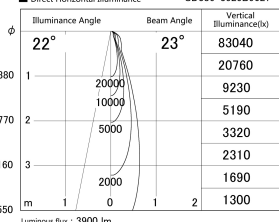

Item no. SD386-3525B9027

Series Name: cledy versa L-G tracklight (SD386)

■ Lighting Distribution Curve (cd/1000 lm)

■ Direct Horizontal Illuminance SD386-3525B9027

Installation	Track mount
Type	cledy versa L-G tracklight (SD386)
Fixture wattage	32W
Beam angle	23
Color Temp.	2700K
CRI	Ra>90
Luminous	3899 lm
Body	Die-castaluminumalloy
Body finish	Black
Trim finish	Black
Reflector finish	N/A
IP Rate	IP20
Light source	COB module
Input Voltage	AC220~240V
Dimming Type	Non-Dimmable
Certificate	CE,CCC
Cut Hole	N/A