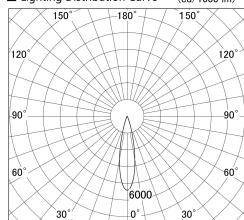

Item no. SD386-3525B9027

Series Name: cledy versa L-G tracklight (SD386)

■ Lighting Distribution Curve (cd/1000 lm)

■ Direct Horizontal Illuminance SD386-3525B9027

Installation	Track mount
Type	cledy versa L-G tracklight (SD386)
Fixture wattage	32W
Beam angle	23
Color Temp.	2700K
CRI	Ra>90
Luminous	3899 lm
Body	Die-castaluminumalloy
Body finish	Black
Trim finish	Black
Reflector finish	N/A
IP Rate	IP20
Light source	COB module
Input Voltage	AC220~240V
Dimming Type	Non-Dimmable
Certificate	CE,CCC
Cut Hole	N/A