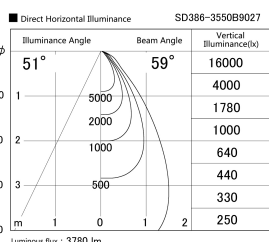

Item no. SD386-3550B9027

Series Name: cledy versa L-G tracklight (SD386)

Installation	Track mount
Type	cledy versa L-G tracklight (SD386)
Fixture wattage	32W
Beam angle	59
Color Temp.	2700K
CRI	Ra>90
Luminous	3779 lm
Body	Die-castaluminumalloy
Body finish	Black
Trim finish	Black
Reflector finish	N/A
IP Rate	IP20
Light source	COB module
Input Voltage	AC220~240V
Dimming Type	Non-Dimmable
Certificate	CE,CCC
Cut Hole	N/A