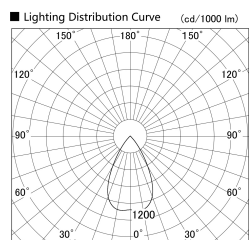

Item no. SD386-3550B9027

Series Name: cledy versa L-G tracklight (SD386)

Installation	Track mount
Type	cledy versa L-G tracklight (SD386)
Fixture wattage	32W
Beam angle	59
Color Temp.	2700K
CRI	Ra>90
Luminous	3779 lm
Body	Die-castaluminumalloy
Body finish	Black
Trim finish	Black
Reflector finish	N/A
IP Rate	IP20
Light source	COB module
Input Voltage	AC220~240V
Dimming Type	Non-Dimmable
Certificate	CE,CCC
Cut Hole	N/A