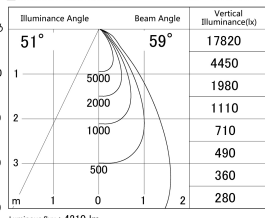

Installation	Track mount
Type	cledy versa L-G tracklight (SD386)
Fixture wattage	36W
Beam angle	59
Color Temp.	2700K
CRI	Ra>90
Luminous	4210 lm
Body	Die-castaluminumalloy
Body finish	Black
Trim finish	Black
Reflector finish	N/A
IP Rate	IP20
Light source	COB module
Input Voltage	AC220~240V
Dimming Type	Non-Dimmable
Certificate	CE,CCC
Cut Hole	N/A