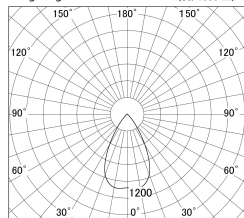

■ Lighting Distribution Curve (cd/1000 lm)

Installation	Track mount
Type	cledy versa L-G tracklight (SD386)
Fixture wattage	36W
Beam angle	59
Color Temp.	2700K
CRI	Ra>90
Luminous	4210 lm
Body	Die-castaluminumalloy
Body finish	Black
Trim finish	Black
Reflector finish	N/A
IP Rate	IP20
Light source	COB module
Input Voltage	AC220~240V
Dimming Type	Non-Dimmable
Certificate	CE,CCC
Cut Hole	N/A