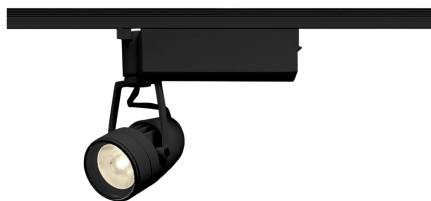

Item no. SD386-1025B9030

Series Name: cledy versa L-G tracklight (SD386)

■ Lighting Distribution Curve (cd/1000 lm)

■ Direct Horizontal Illuminance SD386-1025B9030

Installation	Track mount
Type	cledy versa L-G tracklight (SD386)
Fixture wattage	7.5W
Beam angle	27
Color Temp.	3000K
CRI	Ra>90
Luminous	870 lm
Body	Die-cast aluminum alloy
Body finish	Black
Trim finish	Black
Reflector finish	N/A
IP Rate	IP20
Light source	COB module
Input Voltage	AC220~240V
Dimming Type	Non-Dimmable
Certificate	CE,CCC
Cut Hole	N/A