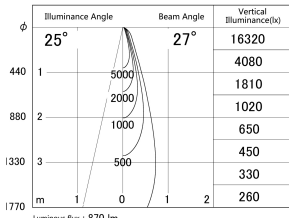

Item no. SD386-1025B9030

Series Name: cledy versa L-G tracklight (SD386)

■ Lighting Distribution Curve (cd/1000 lm)

■ Direct Horizontal Illuminance SD386-1025B9030

Installation	Track mount
Type	cledy versa L-G tracklight (SD386)
Fixture wattage	7.5W
Beam angle	27
Color Temp.	3000K
CRI	Ra>90
Luminous	870 lm
Body	Die-cast aluminum alloy
Body finish	Black
Trim finish	Black
Reflector finish	N/A
IP Rate	IP20
Light source	COB module
Input Voltage	AC220~240V
Dimming Type	Non-Dimmable
Certificate	CE,CCC
Cut Hole	N/A