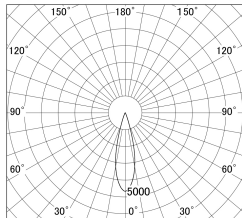

Item no. SD386-1025B9030

Series Name: cledy versa L-G tracklight (SD386)

■ Lighting Distribution Curve (cd/1000 lm)

■ Direct Horizontal Illuminance SD386-1025B9030

Installation	Track mount
Type	cledy versa L-G tracklight (SD386)
Fixture wattage	7.5W
Beam angle	27
Color Temp.	3000K
CRI	Ra>90
Luminous	870 lm
Body	Die-cast aluminum alloy
Body finish	Black
Trim finish	Black
Reflector finish	N/A
IP Rate	IP20
Light source	COB module
Input Voltage	AC220~240V
Dimming Type	Non-Dimmable
Certificate	CE,CCC
Cut Hole	N/A