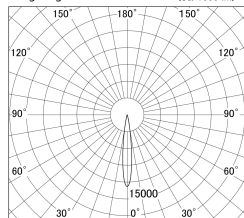

Item no. SD386-1515B9030

Series Name: cledy versa L-G tracklight (SD386)

■ Lighting Distribution Curve (cd/1000 lm)

■ Direct Horizontal Illuminance SD386-1515B9030

Installation	Track mount
Type	cledy versa L-G tracklight (SD386)
Fixture wattage	14W
Beam angle	14
Color Temp.	3000K
CRI	Ra>90
Luminous	1206 lm
Body	Die-castaluminumalloy
Body finish	Black
Trim finish	Black
Reflector finish	N/A
IP Rate	IP20
Light source	COB module
Input Voltage	AC220~240V
Dimming Type	Non-Dimmable
Certificate	CE,CCC
Cut Hole	N/A