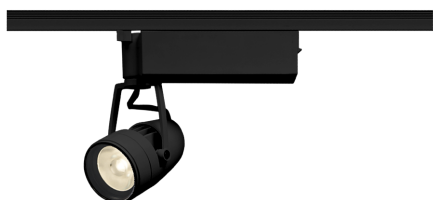

Item no. SD386-1515B9030

Series Name: cledy versa L-G tracklight (SD386)

■ Lighting Distribution Curve (cd/1000 lm)

■ Direct Horizontal Illuminance SD386-1515B9030

Installation	Track mount
Type	cledy versa L-G tracklight (SD386)
Fixture wattage	14W
Beam angle	14
Color Temp.	3000K
CRI	Ra>90
Luminous	1206 lm
Body	Die-castaluminumalloy
Body finish	Black
Trim finish	Black
Reflector finish	N/A
IP Rate	IP20
Light source	COB module
Input Voltage	AC220~240V
Dimming Type	Non-Dimmable
Certificate	CE,CCC
Cut Hole	N/A