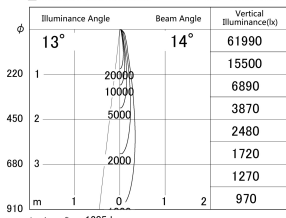

Item no. SD386-1515B9030

Series Name: cledy versa L-G tracklight (SD386)

■ Lighting Distribution Curve (cd/1000 lm)

■ Direct Horizontal Illuminance SD386-1515B9030

Installation	Track mount
Type	cledy versa L-G tracklight (SD386)
Fixture wattage	14W
Beam angle	14
Color Temp.	3000K
CRI	Ra>90
Luminous	1206 lm
Body	Die-castaluminumalloy
Body finish	Black
Trim finish	Black
Reflector finish	N/A
IP Rate	IP20
Light source	COB module
Input Voltage	AC220~240V
Dimming Type	Non-Dimmable
Certificate	CE,CCC
Cut Hole	N/A