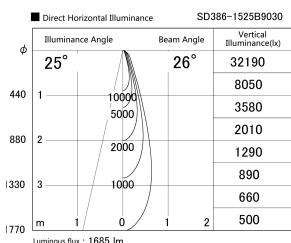

Item no. SD386-1525B9030

Series Name: cledy versa L-G tracklight (SD386)

Installation	Track mount
Type	cledy versa L-G tracklight (SD386)
Fixture wattage	14W
Beam angle	26
Color Temp.	3000K
CRI	Ra>90
Luminous	1684 lm
Body	Die-cast aluminum alloy
Body finish	Black
Trim finish	Black
Reflector finish	N/A
IP Rate	IP20
Light source	COB module
Input Voltage	AC220~240V
Dimming Type	Non-Dimmable
Certificate	CE,CCC
Cut Hole	N/A