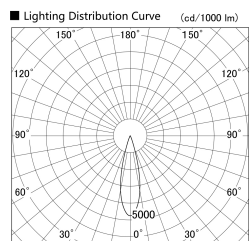

Item no. SD386-1525B9030

Series Name: cledy versa L-G tracklight (SD386)

Installation	Track mount
Type	cledy versa L-G tracklight (SD386)
Fixture wattage	14W
Beam angle	26
Color Temp.	3000K
CRI	Ra>90
Luminous	1684 lm
Body	Die-cast aluminum alloy
Body finish	Black
Trim finish	Black
Reflector finish	N/A
IP Rate	IP20
Light source	COB module
Input Voltage	AC220~240V
Dimming Type	Non-Dimmable
Certificate	CE,CCC
Cut Hole	N/A