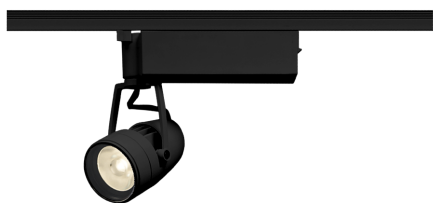

Item no. SD386-1525B9030

Series Name: cledy versa L-G tracklight (SD386)

Installation	Track mount
Type	cledy versa L-G tracklight (SD386)
Fixture wattage	14W
Beam angle	26
Color Temp.	3000K
CRI	Ra>90
Luminous	1684 lm
Body	Die-cast aluminum alloy
Body finish	Black
Trim finish	Black
Reflector finish	N/A
IP Rate	IP20
Light source	COB module
Input Voltage	AC220~240V
Dimming Type	Non-Dimmable
Certificate	CE,CCC
Cut Hole	N/A