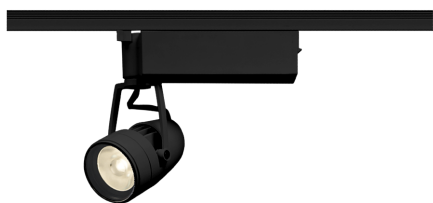

Item no. SD386-1550B9030

Series Name: cledy versa L-G tracklight (SD386)

■ Lighting Distribution Curve (cd/1000 lm)

■ Direct Horizontal Illuminance SD386-1550B9030

Installation	Track mount
Type	cledy versa L-G tracklight (SD386)
Fixture wattage	14W
Beam angle	57
Color Temp.	3000K
CRI	Ra>90
Luminous	1605 lm
Body	Die-cast aluminum alloy
Body finish	Black
Trim finish	Black
Reflector finish	N/A
IP Rate	IP20
Light source	COB module
Input Voltage	AC220~240V
Dimming Type	Non-Dimmable
Certificate	CE,CCC
Cut Hole	N/A