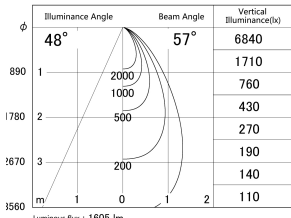

Item no. SD386-1550B9030

Series Name: cledy versa L-G tracklight (SD386)

■ Lighting Distribution Curve (cd/1000 lm)

■ Direct Horizontal Illuminance SD386-1550B9030

Installation	Track mount
Type	cledy versa L-G tracklight (SD386)
Fixture wattage	14W
Beam angle	57
Color Temp.	3000K
CRI	Ra>90
Luminous	1605 lm
Body	Die-cast aluminum alloy
Body finish	Black
Trim finish	Black
Reflector finish	N/A
IP Rate	IP20
Light source	COB module
Input Voltage	AC220~240V
Dimming Type	Non-Dimmable
Certificate	CE,CCC
Cut Hole	N/A