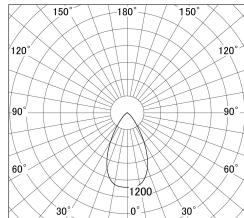

Item no. SD386-1550B9030

Series Name: cledy versa L-G tracklight (SD386)

■ Lighting Distribution Curve (cd/1000 lm)

■ Direct Horizontal Illuminance SD386-1550B9030

Installation	Track mount
Type	cledy versa L-G tracklight (SD386)
Fixture wattage	14W
Beam angle	57
Color Temp.	3000K
CRI	Ra>90
Luminous	1605 lm
Body	Die-cast aluminum alloy
Body finish	Black
Trim finish	Black
Reflector finish	N/A
IP Rate	IP20
Light source	COB module
Input Voltage	AC220~240V
Dimming Type	Non-Dimmable
Certificate	CE,CCC
Cut Hole	N/A