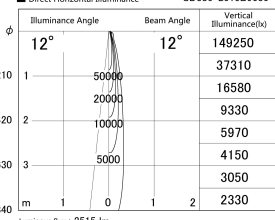

Item no. SD386-2015B9030

Series Name: cledy versa L-G tracklight (SD386)

■ Lighting Distribution Curve (cd/1000 lm)

■ Direct Horizontal Illuminance SD386-2015B9030

Installation	Track mount
Type	cledy versa L-G tracklight (SD386)
Fixture wattage	21W
Beam angle	12
Color Temp.	3000K
CRI	Ra>90
Luminous	2515 lm
Body	Die-castaluminumalloy
Body finish	Black
Trim finish	Black
Reflector finish	N/A
IP Rate	IP20
Light source	COB module
Input Voltage	AC220~240V
Dimming Type	Non-Dimmable
Certificate	CE,CCC
Cut Hole	N/A