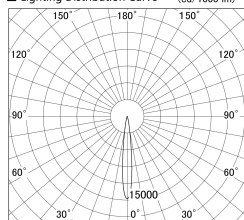

Item no. SD386-2015B9030

Series Name: cledy versa L-G tracklight (SD386)

■ Lighting Distribution Curve (cd/1000 lm)

■ Direct Horizontal Illuminance SD386-2015B9030

Installation	Track mount
Type	cledy versa L-G tracklight (SD386)
Fixture wattage	21W
Beam angle	12
Color Temp.	3000K
CRI	Ra>90
Luminous	2515 lm
Body	Die-castaluminumalloy
Body finish	Black
Trim finish	Black
Reflector finish	N/A
IP Rate	IP20
Light source	COB module
Input Voltage	AC220~240V
Dimming Type	Non-Dimmable
Certificate	CE,CCC
Cut Hole	N/A