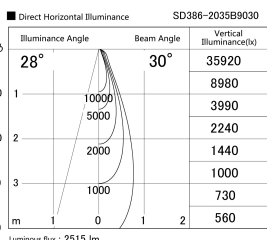

Item no. SD386-2035B9030

Series Name: cledy versa L-G tracklight (SD386)

Installation	Track mount
Type	cledy versa L-G tracklight (SD386)
Fixture wattage	21W
Beam angle	30
Color Temp.	3000K
CRI	Ra>90
Luminous	2514 lm
Body	Die-cast aluminum alloy
Body finish	Black
Trim finish	Black
Reflector finish	N/A
IP Rate	IP20
Light source	COB module
Input Voltage	AC220~240V
Dimming Type	Non-Dimmable
Certificate	CE,CCC
Cut Hole	N/A