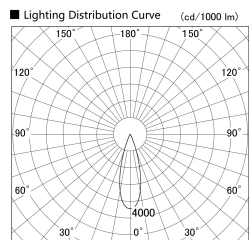

Item no. SD386-2035B9030

Series Name: cledy versa L-G tracklight (SD386)

Installation	Track mount
Type	cledy versa L-G tracklight (SD386)
Fixture wattage	21W
Beam angle	30
Color Temp.	3000K
CRI	Ra>90
Luminous	2514 lm
Body	Die-cast aluminum alloy
Body finish	Black
Trim finish	Black
Reflector finish	N/A
IP Rate	IP20
Light source	COB module
Input Voltage	AC220~240V
Dimming Type	Non-Dimmable
Certificate	CE,CCC
Cut Hole	N/A