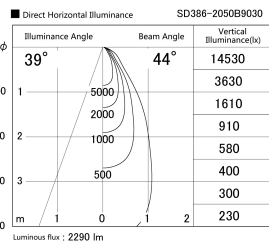

Item no. SD386-2050B9030

Series Name: cledy versa L-G tracklight  
(SD386)

Installation	Track mount
Type	cledy versa L-G tracklight (SD386)
Fixture wattage	21W
Beam angle	44
Color Temp.	3000K
CRI	Ra>90
Luminous	2291 lm
Body	Die-cast aluminum alloy
Body finish	Black
Trim finish	Black
Reflector finish	N/A
IP Rate	IP20
Light source	COB module
Input Voltage	AC220~240V
Dimming Type	Non-Dimmable
Certificate	CE,CCC
Cut Hole	N/A