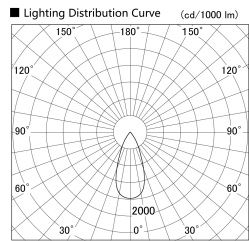

Item no. SD386-2050B9030

Series Name: cledy versa L-G tracklight  
(SD386)

Installation	Track mount
Type	cledy versa L-G tracklight (SD386)
Fixture wattage	21W
Beam angle	44
Color Temp.	3000K
CRI	Ra>90
Luminous	2291 lm
Body	Die-cast aluminum alloy
Body finish	Black
Trim finish	Black
Reflector finish	N/A
IP Rate	IP20
Light source	COB module
Input Voltage	AC220~240V
Dimming Type	Non-Dimmable
Certificate	CE,CCC
Cut Hole	N/A