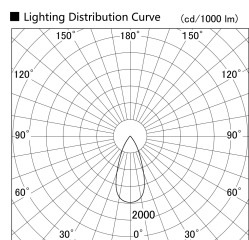

Item no. SD386-2050B9030

Series Name: cledy versa L-G tracklight  
(SD386)

Installation	Track mount
Type	cledy versa L-G tracklight (SD386)
Fixture wattage	21W
Beam angle	44
Color Temp.	3000K
CRI	Ra>90
Luminous	2291 lm
Body	Die-cast aluminum alloy
Body finish	Black
Trim finish	Black
Reflector finish	N/A
IP Rate	IP20
Light source	COB module
Input Voltage	AC220~240V
Dimming Type	Non-Dimmable
Certificate	CE,CCC
Cut Hole	N/A