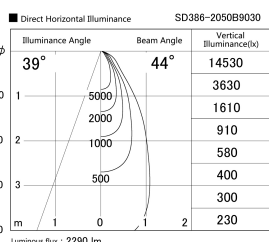

Item no. SD386-2050B9030

Series Name: cledy versa L-G tracklight  
(SD386)

Installation	Track mount
Type	cledy versa L-G tracklight (SD386)
Fixture wattage	21W
Beam angle	44
Color Temp.	3000K
CRI	Ra>90
Luminous	2291 lm
Body	Die-cast aluminum alloy
Body finish	Black
Trim finish	Black
Reflector finish	N/A
IP Rate	IP20
Light source	COB module
Input Voltage	AC220~240V
Dimming Type	Non-Dimmable
Certificate	CE,CCC
Cut Hole	N/A