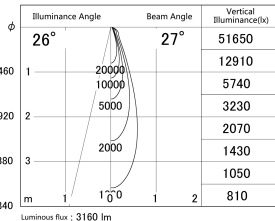

Item no. SD386-2525B9030

Series Name: cledy versa L-G tracklight (SD386)

■ Lighting Distribution Curve (cd/1000 lm)

■ Direct Horizontal Illuminance SD386-2525B9030

Installation	Track mount
Type	cledy versa L-G tracklight (SD386)
Fixture wattage	24W
Beam angle	27
Color Temp.	3000K
CRI	Ra>90
Luminous	3162 lm
Body	Die-castaluminumalloy
Body finish	Black
Trim finish	Black
Reflector finish	N/A
IP Rate	IP20
Light source	COB module
Input Voltage	AC220~240V
Dimming Type	Non-Dimmable
Certificate	CE,CCC
Cut Hole	N/A