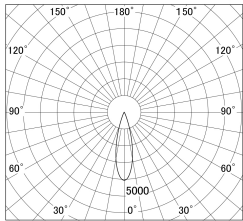

Item no. SD386-2525B9030

Series Name: cledy versa L-G tracklight (SD386)

■ Lighting Distribution Curve (cd/1000 lm)

■ Direct Horizontal Illuminance SD386-2525B9030

Installation	Track mount
Type	cledy versa L-G tracklight (SD386)
Fixture wattage	24W
Beam angle	27
Color Temp.	3000K
CRI	Ra>90
Luminous	3162 lm
Body	Die-castaluminumalloy
Body finish	Black
Trim finish	Black
Reflector finish	N/A
IP Rate	IP20
Light source	COB module
Input Voltage	AC220~240V
Dimming Type	Non-Dimmable
Certificate	CE,CCC
Cut Hole	N/A