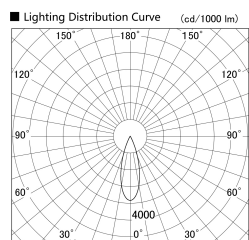

Item no. SD386-2535B9030

Series Name: cledy versa L-G tracklight
(SD386)

Installation	Track mount
Type	cledy versa L-G tracklight (SD386)
Fixture wattage	24W
Beam angle	32
Color Temp.	3000K
CRI	Ra>90
Luminous	3179 lm
Body	Die-cast aluminum alloy
Body finish	Black
Trim finish	Black
Reflector finish	N/A
IP Rate	IP20
Light source	COB module
Input Voltage	AC220~240V
Dimming Type	Non-Dimmable
Certificate	CE,CCC
Cut Hole	N/A