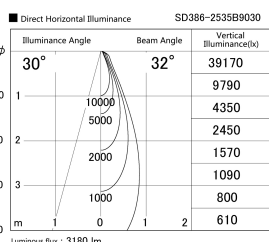

Item no. SD386-2535B9030

Series Name: cledy versa L-G tracklight
(SD386)

Installation	Track mount
Type	cledy versa L-G tracklight (SD386)
Fixture wattage	24W
Beam angle	32
Color Temp.	3000K
CRI	Ra>90
Luminous	3179 lm
Body	Die-cast aluminum alloy
Body finish	Black
Trim finish	Black
Reflector finish	N/A
IP Rate	IP20
Light source	COB module
Input Voltage	AC220~240V
Dimming Type	Non-Dimmable
Certificate	CE,CCC
Cut Hole	N/A