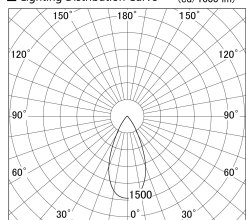

Item no. SD386-2550B9030

Series Name: cledy versa L-G tracklight (SD386)

■ Lighting Distribution Curve (cd/1000 lm)

■ Direct Horizontal Illuminance SD386-2550B9030

Installation	Track mount
Type	cledy versa L-G tracklight (SD386)
Fixture wattage	24W
Beam angle	48
Color Temp.	3000K
CRI	Ra>90
Luminous	2913 lm
Body	Die-castaluminumalloy
Body finish	Black
Trim finish	Black
Reflector finish	N/A
IP Rate	IP20
Light source	COB module
Input Voltage	AC220~240V
Dimming Type	Non-Dimmable
Certificate	CE,CCC
Cut Hole	N/A