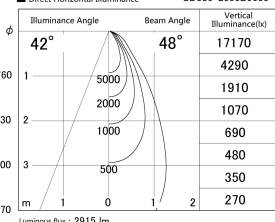

Item no. SD386-2550B9030

Series Name: cledy versa L-G tracklight (SD386)

■ Lighting Distribution Curve (cd/1000 lm)

■ Direct Horizontal Illuminance SD386-2550B9030

Installation	Track mount
Type	cledy versa L-G tracklight (SD386)
Fixture wattage	24W
Beam angle	48
Color Temp.	3000K
CRI	Ra>90
Luminous	2913 lm
Body	Die-castaluminumalloy
Body finish	Black
Trim finish	Black
Reflector finish	N/A
IP Rate	IP20
Light source	COB module
Input Voltage	AC220~240V
Dimming Type	Non-Dimmable
Certificate	CE,CCC
Cut Hole	N/A