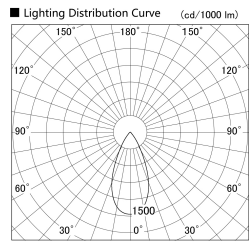

Item no. SD386-3050B9030

Series Name: cledy versa L-G tracklight (SD386)

|                  |                                    |
|------------------|------------------------------------|
| Installation     | Track mount                        |
| Type             | cledy versa L-G tracklight (SD386) |
| Fixture wattage  | 28W                                |
| Beam angle       | 48                                 |
| Color Temp.      | 3000K                              |
| CRI              | Ra>90                              |
| Luminous         | 3367 lm                            |
| Body             | Die-cast aluminum alloy            |
| Body finish      | Black                              |
| Trim finish      | Black                              |
| Reflector finish | N/A                                |
| IP Rate          | IP20                               |
| Light source     | COB module                         |
| Input Voltage    | AC220~240V                         |
| Dimming Type     | Non-Dimmable                       |
| Certificate      | CE,CCC                             |
| Cut Hole         | N/A                                |