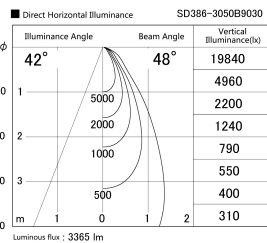

Item no. SD386-3050B9030

Series Name: cledy versa L-G tracklight (SD386)

|                  |                                    |
|------------------|------------------------------------|
| Installation     | Track mount                        |
| Type             | cledy versa L-G tracklight (SD386) |
| Fixture wattage  | 28W                                |
| Beam angle       | 48                                 |
| Color Temp.      | 3000K                              |
| CRI              | Ra>90                              |
| Luminous         | 3367 lm                            |
| Body             | Die-cast aluminum alloy            |
| Body finish      | Black                              |
| Trim finish      | Black                              |
| Reflector finish | N/A                                |
| IP Rate          | IP20                               |
| Light source     | COB module                         |
| Input Voltage    | AC220~240V                         |
| Dimming Type     | Non-Dimmable                       |
| Certificate      | CE,CCC                             |
| Cut Hole         | N/A                                |