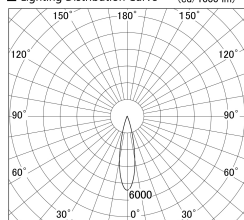

Item no. SD386-3525B9030

Series Name: cledy versa L-G tracklight (SD386)

■ Lighting Distribution Curve (cd/1000 lm)

■ Direct Horizontal Illuminance SD386-3525B9030

Installation	Track mount
Type	cledy versa L-G tracklight (SD386)
Fixture wattage	32W
Beam angle	23
Color Temp.	3000K
CRI	Ra>90
Luminous	3979 lm
Body	Die-cast aluminum alloy
Body finish	Black
Trim finish	Black
Reflector finish	N/A
IP Rate	IP20
Light source	COB module
Input Voltage	AC220~240V
Dimming Type	Non-Dimmable
Certificate	CE,CCC
Cut Hole	N/A