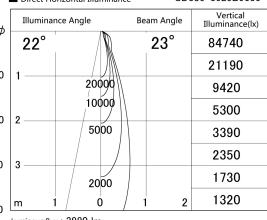

Item no. SD386-3525B9030

Series Name: cledy versa L-G tracklight (SD386)

■ Lighting Distribution Curve (cd/1000 lm)

■ Direct Horizontal Illuminance SD386-3525B9030

Installation	Track mount
Type	cledy versa L-G tracklight (SD386)
Fixture wattage	32W
Beam angle	23
Color Temp.	3000K
CRI	Ra>90
Luminous	3979 lm
Body	Die-cast aluminum alloy
Body finish	Black
Trim finish	Black
Reflector finish	N/A
IP Rate	IP20
Light source	COB module
Input Voltage	AC220~240V
Dimming Type	Non-Dimmable
Certificate	CE,CCC
Cut Hole	N/A