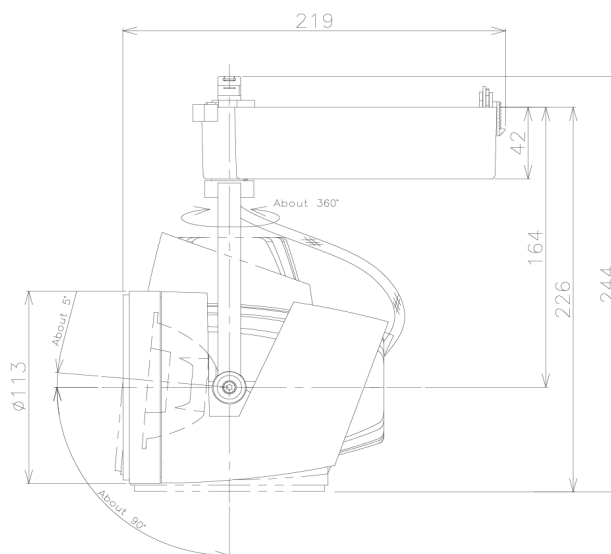

Item no. SD386-3525B9030

Series Name: cledy versa L-G tracklight (SD386)

■ Lighting Distribution Curve (cd/1000 lm)

■ Direct Horizontal Illuminance SD386-3525B9030

Installation	Track mount
Type	cledy versa L-G tracklight (SD386)
Fixture wattage	32W
Beam angle	23
Color Temp.	3000K
CRI	Ra>90
Luminous	3979 lm
Body	Die-cast aluminum alloy
Body finish	Black
Trim finish	Black
Reflector finish	N/A
IP Rate	IP20
Light source	COB module
Input Voltage	AC220~240V
Dimming Type	Non-Dimmable
Certificate	CE,CCC
Cut Hole	N/A