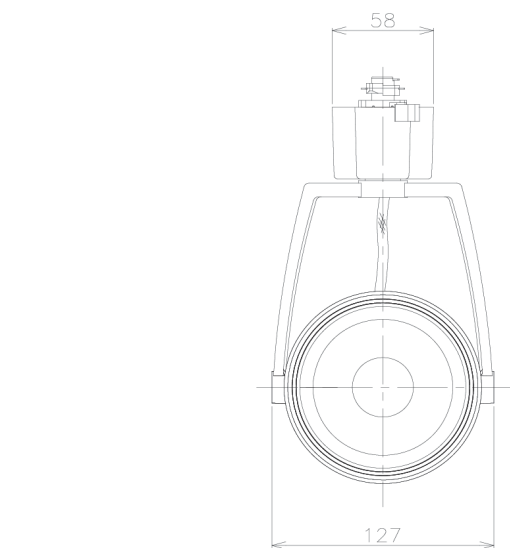

Item no. SD386-3525B9030

Series Name: cledy versa L-G tracklight (SD386)

■ Lighting Distribution Curve (cd/1000 lm)

■ Direct Horizontal Illuminance SD386-3525B9030

Installation	Track mount
Type	cledy versa L-G tracklight (SD386)
Fixture wattage	32W
Beam angle	23
Color Temp.	3000K
CRI	Ra>90
Luminous	3979 lm
Body	Die-cast aluminum alloy
Body finish	Black
Trim finish	Black
Reflector finish	N/A
IP Rate	IP20
Light source	COB module
Input Voltage	AC220~240V
Dimming Type	Non-Dimmable
Certificate	CE,CCC
Cut Hole	N/A