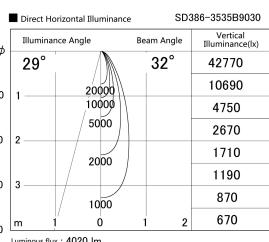

Item no. SD386-3535B9030

Series Name: cledy versa L-G tracklight (SD386)

Installation	Track mount
Type	cledy versa L-G tracklight (SD386)
Fixture wattage	32W
Beam angle	32
Color Temp.	3000K
CRI	Ra>90
Luminous	4019 lm
Body	Die-cast aluminum alloy
Body finish	Black
Trim finish	Black
Reflector finish	N/A
IP Rate	IP20
Light source	COB module
Input Voltage	AC220~240V
Dimming Type	Non-Dimmable
Certificate	CE,CCC
Cut Hole	N/A