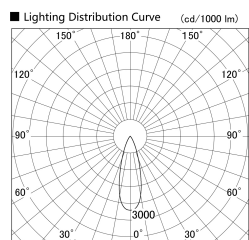

Item no. SD386-3535B9030

Series Name: cledy versa L-G tracklight (SD386)

Installation	Track mount
Type	cledy versa L-G tracklight (SD386)
Fixture wattage	32W
Beam angle	32
Color Temp.	3000K
CRI	Ra>90
Luminous	4019 lm
Body	Die-cast aluminum alloy
Body finish	Black
Trim finish	Black
Reflector finish	N/A
IP Rate	IP20
Light source	COB module
Input Voltage	AC220~240V
Dimming Type	Non-Dimmable
Certificate	CE,CCC
Cut Hole	N/A