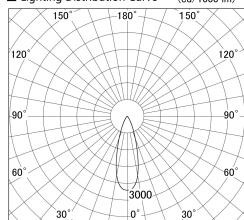

Item no. SD386-4035B9030

Series Name: cledy versa L-G tracklight (SD386)

■ Lighting Distribution Curve (cd/1000 lm)

■ Direct Horizontal Illuminance SD386-4035B9030

Installation	Track mount
Type	cledy versa L-G tracklight (SD386)
Fixture wattage	36W
Beam angle	32
Color Temp.	3000K
CRI	Ra>90
Luminous	4478 lm
Body	Die-castaluminumalloy
Body finish	Black
Trim finish	Black
Reflector finish	N/A
IP Rate	IP20
Light source	COB module
Input Voltage	AC220~240V
Dimming Type	Non-Dimmable
Certificate	CE,CCC
Cut Hole	N/A