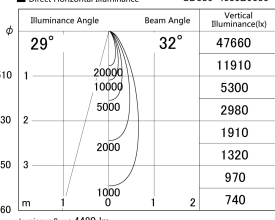

Item no. SD386-4035B9030

Series Name: cledy versa L-G tracklight (SD386)

■ Lighting Distribution Curve (cd/1000 lm)

■ Direct Horizontal Illuminance SD386-4035B9030

Installation	Track mount
Type	cledy versa L-G tracklight (SD386)
Fixture wattage	36W
Beam angle	32
Color Temp.	3000K
CRI	Ra>90
Luminous	4478 lm
Body	Die-castaluminumalloy
Body finish	Black
Trim finish	Black
Reflector finish	N/A
IP Rate	IP20
Light source	COB module
Input Voltage	AC220~240V
Dimming Type	Non-Dimmable
Certificate	CE,CCC
Cut Hole	N/A