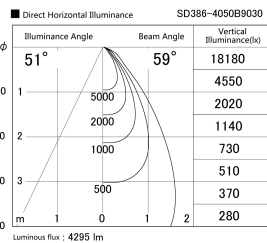

Item no. SD386-4050B9030

Series Name: cledy versa L-G tracklight (SD386)

Installation	Track mount
Type	cledy versa L-G tracklight (SD386)
Fixture wattage	36W
Beam angle	59
Color Temp.	3000K
CRI	Ra>90
Luminous	4296 lm
Body	Die-cast aluminum alloy
Body finish	Black
Trim finish	Black
Reflector finish	N/A
IP Rate	IP20
Light source	COB module
Input Voltage	AC220~240V
Dimming Type	Non-Dimmable
Certificate	CE,CCC
Cut Hole	N/A