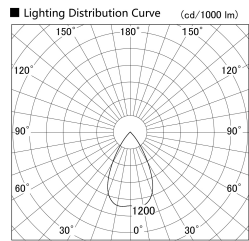

Item no. SD386-4050B9030

Series Name: cledy versa L-G tracklight (SD386)

Installation	Track mount
Type	cledy versa L-G tracklight (SD386)
Fixture wattage	36W
Beam angle	59
Color Temp.	3000K
CRI	Ra>90
Luminous	4296 lm
Body	Die-cast aluminum alloy
Body finish	Black
Trim finish	Black
Reflector finish	N/A
IP Rate	IP20
Light source	COB module
Input Voltage	AC220~240V
Dimming Type	Non-Dimmable
Certificate	CE,CCC
Cut Hole	N/A