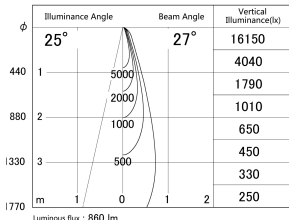

Item no. SD386-1025B9035

Series Name: cledy versa L-G tracklight (SD386)

■ Lighting Distribution Curve (cd/1000 lm)

■ Direct Horizontal Illuminance SD386-1025B9035

Installation	Track mount
Type	cledy versa L-G tracklight (SD386)
Fixture wattage	7.5W
Beam angle	27
Color Temp.	3500K
CRI	Ra>90
Luminous	861 lm
Body	Die-cast aluminum alloy
Body finish	Black
Trim finish	Black
Reflector finish	N/A
IP Rate	IP20
Light source	COB module
Input Voltage	AC220~240V
Dimming Type	Non-Dimmable
Certificate	CE,CCC
Cut Hole	N/A