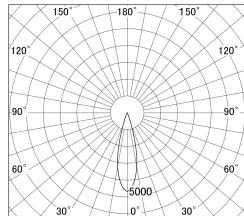

Item no. SD386-1025B9035

Series Name: cledy versa L-G tracklight (SD386)

■ Lighting Distribution Curve (cd/1000 lm)

■ Direct Horizontal Illuminance SD386-1025B9035

Installation	Track mount
Type	cledy versa L-G tracklight (SD386)
Fixture wattage	7.5W
Beam angle	27
Color Temp.	3500K
CRI	Ra>90
Luminous	861 lm
Body	Die-cast aluminum alloy
Body finish	Black
Trim finish	Black
Reflector finish	N/A
IP Rate	IP20
Light source	COB module
Input Voltage	AC220~240V
Dimming Type	Non-Dimmable
Certificate	CE,CCC
Cut Hole	N/A