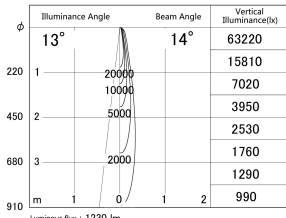

Item no. SD386-1515B9035

Series Name: cledy versa L-G tracklight (SD386)

■ Lighting Distribution Curve (cd/1000 lm)

■ Direct Horizontal Illuminance SD386-1515B9035

Installation	Track mount
Type	cledy versa L-G tracklight (SD386)
Fixture wattage	14W
Beam angle	14
Color Temp.	3500K
CRI	Ra>90
Luminous	1230 lm
Body	Die-castaluminumalloy
Body finish	Black
Trim finish	Black
Reflector finish	N/A
IP Rate	IP20
Light source	COB module
Input Voltage	AC220~240V
Dimming Type	Non-Dimmable
Certificate	CE,CCC
Cut Hole	N/A