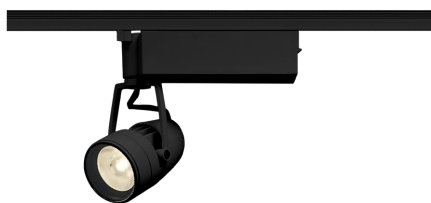

Item no. SD386-1515B9035

Series Name: cledy versa L-G tracklight (SD386)

■ Lighting Distribution Curve (cd/1000 lm)

■ Direct Horizontal Illuminance SD386-1515B9035

Installation	Track mount
Type	cledy versa L-G tracklight (SD386)
Fixture wattage	14W
Beam angle	14
Color Temp.	3500K
CRI	Ra>90
Luminous	1230 lm
Body	Die-castaluminumalloy
Body finish	Black
Trim finish	Black
Reflector finish	N/A
IP Rate	IP20
Light source	COB module
Input Voltage	AC220~240V
Dimming Type	Non-Dimmable
Certificate	CE,CCC
Cut Hole	N/A