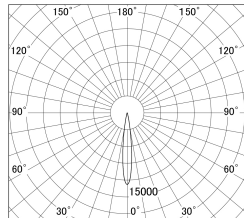

Item no. SD386-1515B9035

Series Name: cledy versa L-G tracklight (SD386)

■ Lighting Distribution Curve (cd/1000 lm)

■ Direct Horizontal Illuminance SD386-1515B9035

Installation	Track mount
Type	cledy versa L-G tracklight (SD386)
Fixture wattage	14W
Beam angle	14
Color Temp.	3500K
CRI	Ra>90
Luminous	1230 lm
Body	Die-castaluminumalloy
Body finish	Black
Trim finish	Black
Reflector finish	N/A
IP Rate	IP20
Light source	COB module
Input Voltage	AC220~240V
Dimming Type	Non-Dimmable
Certificate	CE,CCC
Cut Hole	N/A