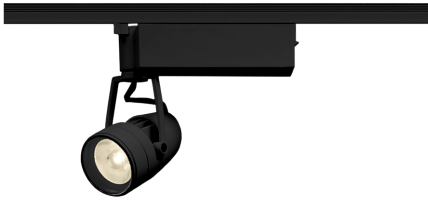

Item no. SD386-1525B9035

Series Name: cledy versa L-G tracklight (SD386)

Installation	Track mount
Type	cledy versa L-G tracklight (SD386)
Fixture wattage	14W
Beam angle	26
Color Temp.	3500K
CRI	Ra>90
Luminous	1667 lm
Body	Die-cast aluminum alloy
Body finish	Black
Trim finish	Black
Reflector finish	N/A
IP Rate	IP20
Light source	COB module
Input Voltage	AC220~240V
Dimming Type	Non-Dimmable
Certificate	CE,CCC
Cut Hole	N/A