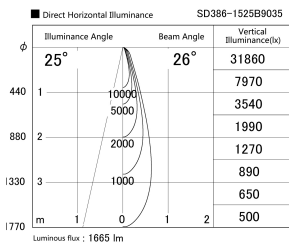

Item no. SD386-1525B9035

Series Name: cledy versa L-G tracklight (SD386)

Installation	Track mount
Type	cledy versa L-G tracklight (SD386)
Fixture wattage	14W
Beam angle	26
Color Temp.	3500K
CRI	Ra>90
Luminous	1667 lm
Body	Die-cast aluminum alloy
Body finish	Black
Trim finish	Black
Reflector finish	N/A
IP Rate	IP20
Light source	COB module
Input Voltage	AC220~240V
Dimming Type	Non-Dimmable
Certificate	CE,CCC
Cut Hole	N/A