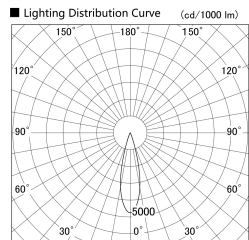

Item no. SD386-1525B9035

Series Name: cledy versa L-G tracklight (SD386)

Installation	Track mount
Type	cledy versa L-G tracklight (SD386)
Fixture wattage	14W
Beam angle	26
Color Temp.	3500K
CRI	Ra>90
Luminous	1667 lm
Body	Die-cast aluminum alloy
Body finish	Black
Trim finish	Black
Reflector finish	N/A
IP Rate	IP20
Light source	COB module
Input Voltage	AC220~240V
Dimming Type	Non-Dimmable
Certificate	CE,CCC
Cut Hole	N/A