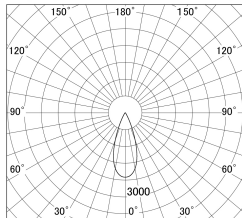

Item no. SD386-1535B9035

Series Name: cledy versa L-G tracklight
(SD386)

■ Lighting Distribution Curve (cd/1000 lm)

■ Direct Horizontal Illuminance SD386-1535B9035

Installation	Track mount
Type	cledy versa L-G tracklight (SD386)
Fixture wattage	14W
Beam angle	38
Color Temp.	3500K
CRI	Ra>90
Luminous	1598 lm
Body	Die-cast aluminum alloy
Body finish	Black
Trim finish	Black
Reflector finish	N/A
IP Rate	IP20
Light source	COB module
Input Voltage	AC220~240V
Dimming Type	Non-Dimmable
Certificate	CE,CCC
Cut Hole	N/A