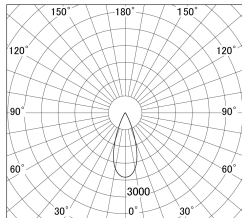

Item no. SD386-1535B9035

Series Name: cledy versa L-G tracklight (SD386)

■ Lighting Distribution Curve (cd/1000 lm)

■ Direct Horizontal Illuminance SD386-1535B9035

Installation	Track mount
Type	cledy versa L-G tracklight (SD386)
Fixture wattage	14W
Beam angle	38
Color Temp.	3500K
CRI	Ra>90
Luminous	1598 lm
Body	Die-cast aluminum alloy
Body finish	Black
Trim finish	Black
Reflector finish	N/A
IP Rate	IP20
Light source	COB module
Input Voltage	AC220~240V
Dimming Type	Non-Dimmable
Certificate	CE,CCC
Cut Hole	N/A