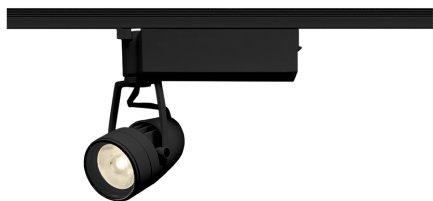

Item no. SD386-1535B9035

Series Name: cledy versa L-G tracklight
(SD386)

■ Lighting Distribution Curve (cd/1000 lm)

■ Direct Horizontal Illuminance SD386-1535B9035

Installation	Track mount
Type	cledy versa L-G tracklight (SD386)
Fixture wattage	14W
Beam angle	38
Color Temp.	3500K
CRI	Ra>90
Luminous	1598 lm
Body	Die-cast aluminum alloy
Body finish	Black
Trim finish	Black
Reflector finish	N/A
IP Rate	IP20
Light source	COB module
Input Voltage	AC220~240V
Dimming Type	Non-Dimmable
Certificate	CE,CCC
Cut Hole	N/A