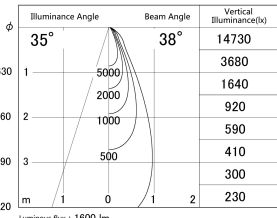

Item no. SD386-1535B9035

Series Name: cledy versa L-G tracklight (SD386)

■ Lighting Distribution Curve (cd/1000 lm)

■ Direct Horizontal Illuminance SD386-1535B9035

Installation	Track mount
Type	cledy versa L-G tracklight (SD386)
Fixture wattage	14W
Beam angle	38
Color Temp.	3500K
CRI	Ra>90
Luminous	1598 lm
Body	Die-cast aluminum alloy
Body finish	Black
Trim finish	Black
Reflector finish	N/A
IP Rate	IP20
Light source	COB module
Input Voltage	AC220~240V
Dimming Type	Non-Dimmable
Certificate	CE,CCC
Cut Hole	N/A