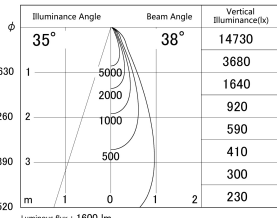

Item no. SD386-1535B9035

Series Name: cledy versa L-G tracklight
(SD386)

■ Lighting Distribution Curve (cd/1000 lm)

■ Direct Horizontal Illuminance SD386-1535B9035

Installation	Track mount
Type	cledy versa L-G tracklight (SD386)
Fixture wattage	14W
Beam angle	38
Color Temp.	3500K
CRI	Ra>90
Luminous	1598 lm
Body	Die-cast aluminum alloy
Body finish	Black
Trim finish	Black
Reflector finish	N/A
IP Rate	IP20
Light source	COB module
Input Voltage	AC220~240V
Dimming Type	Non-Dimmable
Certificate	CE,CCC
Cut Hole	N/A